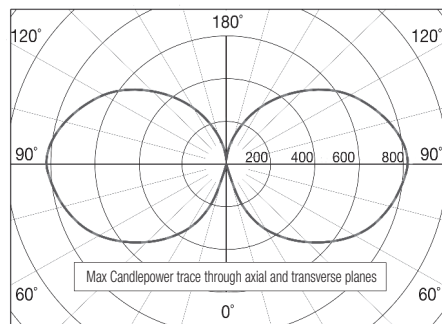

EVLUMA OMNIMAX™

ORDERING INFORMATION

SAMPLE NUMBER: OMNI-70-5K-MO

Product Family	Watts (nom)	CCT	Base	Option	CRI	Lumens*	LED mA	Lm/W	IES File Numbers
40W LED (Recommended to replace up to 100W HPS / 150W MH)									
OMNI	40	2K = 2000K	ME=Medium	STD = Standard	>80	>3500	60 mA	>84	UL 1234530
		27 = 2700K	MO=Mogul			>4300		>106	--
		3K = 3000K**		Standard ships without Bluetooth or Photocontrol		>4700		>116	UL 1234531
		4K = 4000K**		Failsafe built-in.		>4900		>121	UL 1234532
		5K = 5000K**				>5000		>121	UL 1234533
70W LED (Recommended to replace up to 150W HPS / 175W MH)									
OMNI	70	2K = 2000K	ME=Medium	STD = Standard	>80	>5300	105 mA	>74	UL 1234534
		27 = 2700K	MO=Mogul			>6600		>92	--
		3K = 3000K**		Standard ships without Bluetooth or Photocontrol		>7100		>101	UL 1234535
		4K = 4000K**		Failsafe built-in.		>7600		>107	UL 1234536
		5K = 5000K**				>7600		>107	UL 1234537

* Source Lumens

** Designated Mogul base OmniMax models are DesignLights Consortium qualified. Search the QPL: www.designlights.org/search/

ACCELERATED LIFE TEST FOR OMNIMAX FAN

OMNI Fan Life at 40°C Continuous Ambient Conditions (Outdoors) = > 90,000 hrs

PHOTOMETRY

View complete IES files at www.evluma.com/products/omnimax

Photometric distributon at 70W 4K

UL Test Report 1234536
Source Lumens 7729 108 lm/W
Delivered lumens and distribution may be modified by secondary optics.