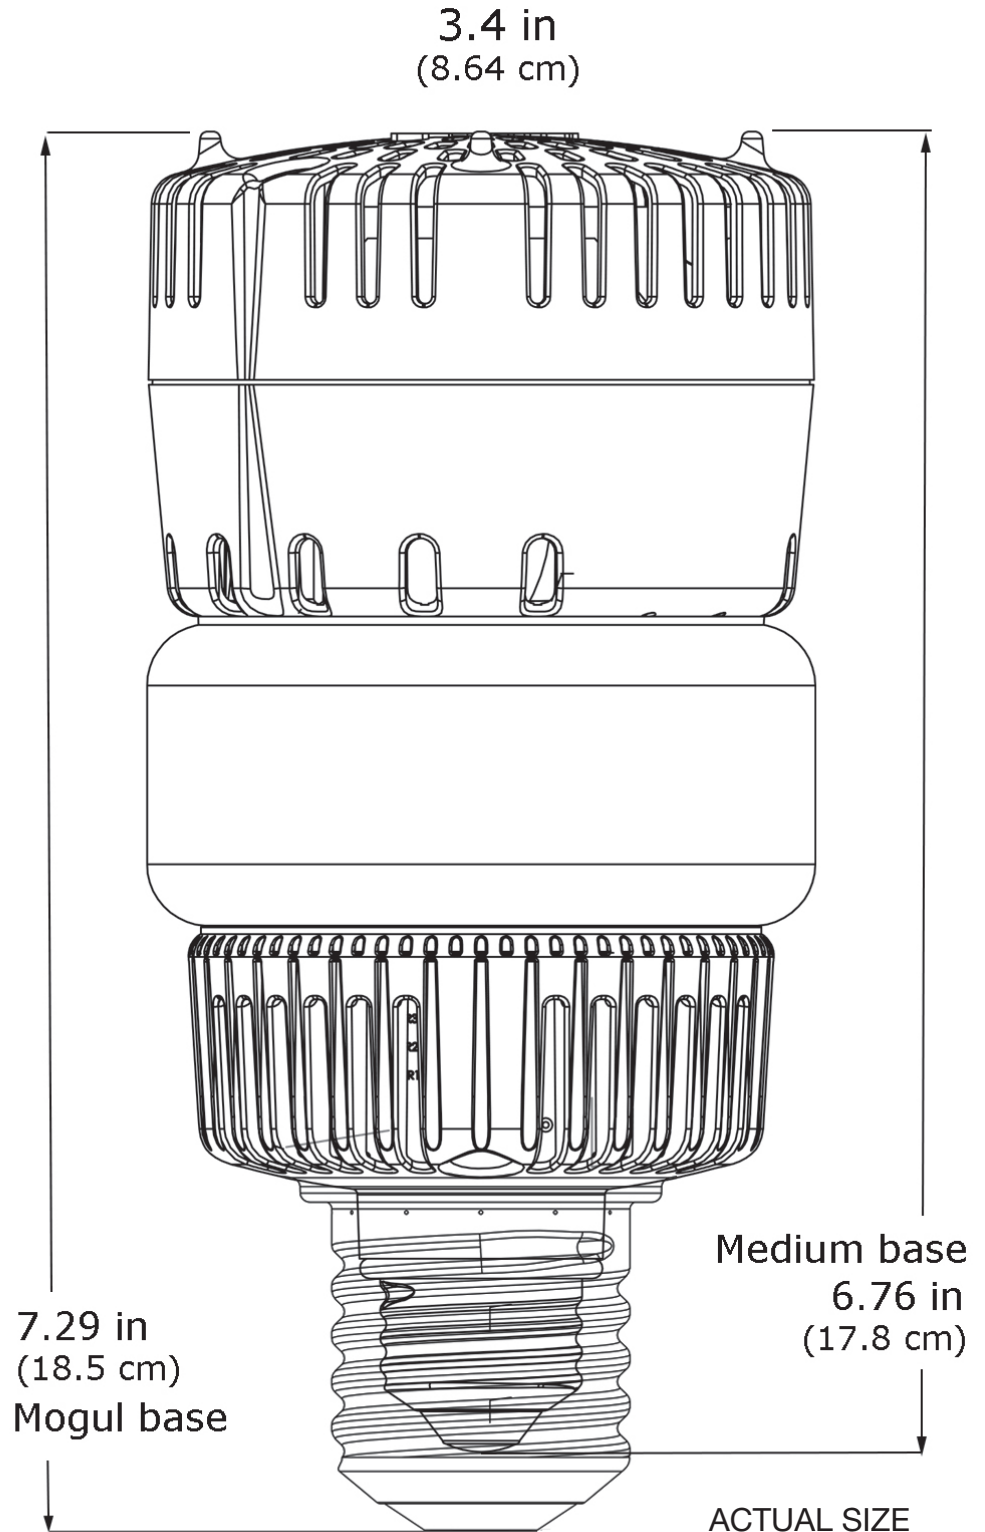

EVLUMA OMNIMAX™

DIMENSIONS

SIZE SIMILAR TO HID BULB

Compact, custom electronics matched with a novel, high-power light engine make the self-ballasted OmniMax similar in size to an HID bulb and dramatically smaller than LED 'corn cobs' of comparable wattage. This equivalent size and radial light engine maximizes existing fixture optics.

OmniMax vs Common HID Sizes Comparison (Inches)

OmniMax ME	6.76 L x 3.4 D 17.18 cm x 8.64 cm
OmniMax MO	7.29 L x 3.4 D 18.5 cm x 8.64 cm
100W MH ME	5.5 L x 2.125 D
150W MH MO	8.5 L x 3.5 D
100W HPS ME	5.5 L x 2.125 D
150W HPS ME	5.75 L x 2.25 D
100W HPS MO	7.5 L x 3 D
150W HPS MO	7.5 L x 3 D
200W HPS MO	9.5 L x 2.5 D
100W MV MO	7.5 L x 3 D