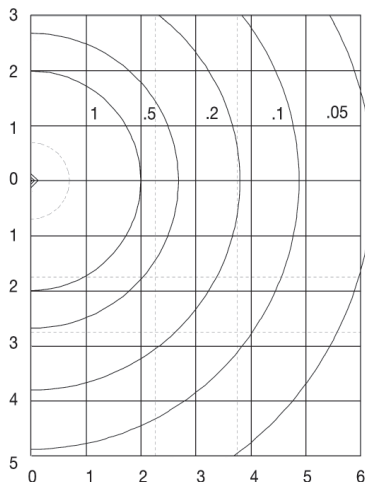

Isofootcandle plot
Mounting Height = 8 ft (2.44m)